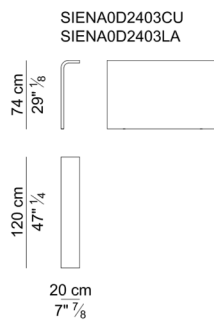

GAMBA PER SCRIVANIE PROFONDE CM. 120 – LEG FOR DESKS DEEP 120 CM.