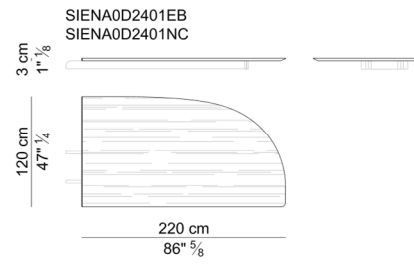

SCRIVANIE PROFONDE CM. 120 – DESKS 120 CM. DEEP