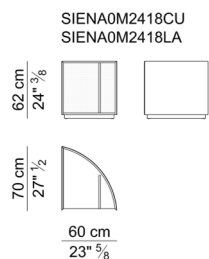

CASSETTIERA FISSA PER SCRIVANIE HOME-OFFICE PROFONDE CM. 80 – FIXED PEDESTAL FOR HOME-OFFICE DESKS 80 CM. DEEP