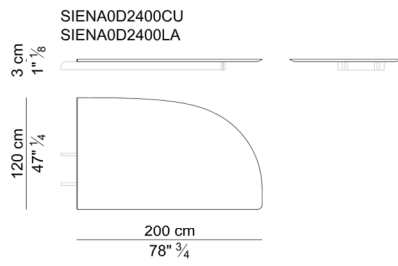

SCRIVANIE PROFONDE CM. 120 – DESKS 120 CM. DEEP