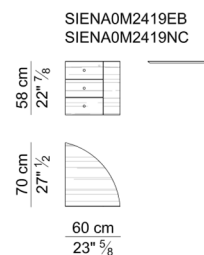

CASSETTIERA FISSA PER SCRIVANIE HOME-OFFICE PROFONDE CM. 80 – FIXED PEDESTAL FOR HOME-OFFICE DESKS 80 CM. DEEP