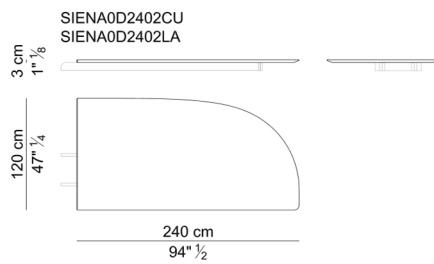

SCRIVANIE PROFONDE CM. 120 – DESKS 120 CM. DEEP