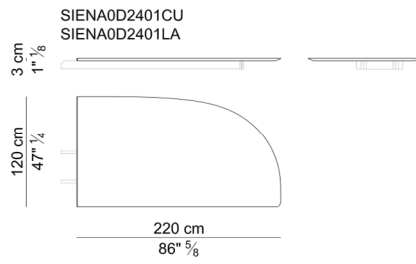

SCRIVANIE PROFONDE CM. 120 – DESKS 120 CM. DEEP