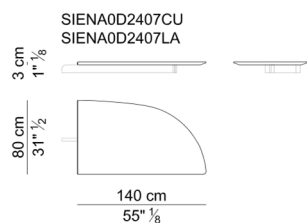

SCRIVANIE HOME-OFFICE PROFONDE CM. 80 – HOME-OFFICE DESKS 80 CM. DEEP