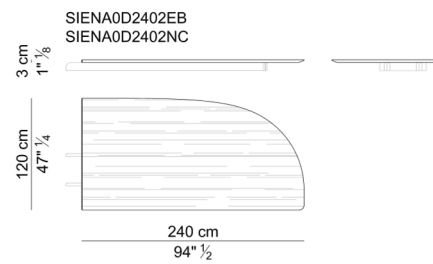

SCRIVANIE PROFONDE CM. 120 – DESKS 120 CM. DEEP