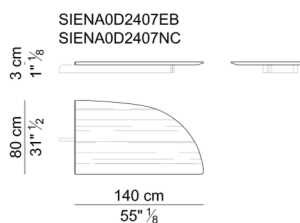

SCRIVANIE HOME-OFFICE PROFONDE CM. 80 – HOME-OFFICE DESKS 80 CM. DEEP