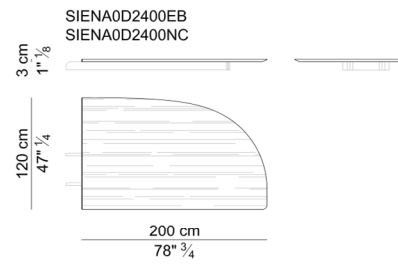

SCRIVANIE PROFONDE CM. 120 – DESKS 120 CM. DEEP