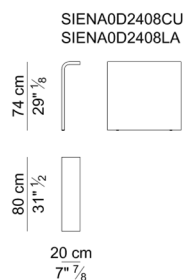

GAMBA PER SCRIVANIE HOME-OFFICE PROFONDE CM. 80 – LEG FOR HOME-OFFICE DESKS 80 CM. DEEP